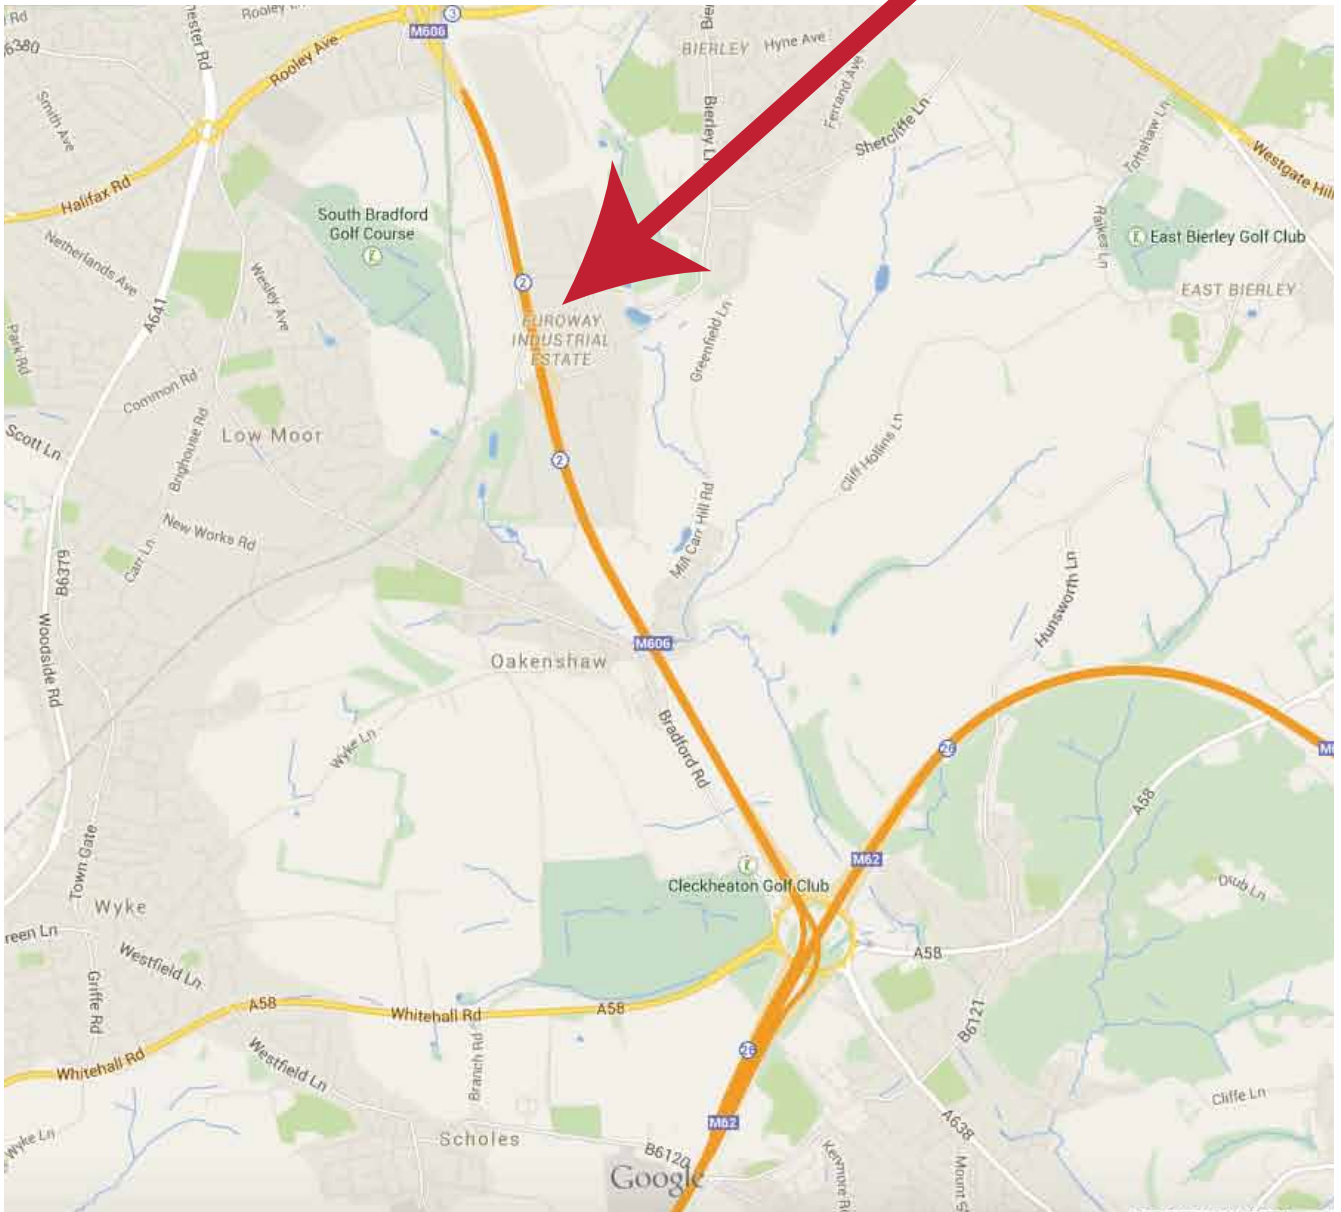

HOW TO FIND US

CREATIVE DISPLAY GROUP IS LOCATED ON THE EUROWAY TRADING ESTATE OFF THE M606. TRAVELLING FROM THE M1 YOU WILL NEED TO TAKE THE M62 WEST TOWARDS MANCHESTER. EXIT THE M62 AT JUNCTION 26 ONTO THE M606. TRAVEL DOWN THE M606 APPROX. ½ MILE AND EXIT FIRST LEFT FOR THE EUROWAY TRADING ESTATE. TURN RIGHT AT THE LIGHTS, UNDER THE MOTORWAY AND FOLLOW THE ROAD AS IT BENDS TO THE LEFT. TAKE THE SECOND TURN ON THE LEFT ONTO MILLERSDALE CLOSE. CREATIVE IS SITUATED OPPOSITE MACCESS.